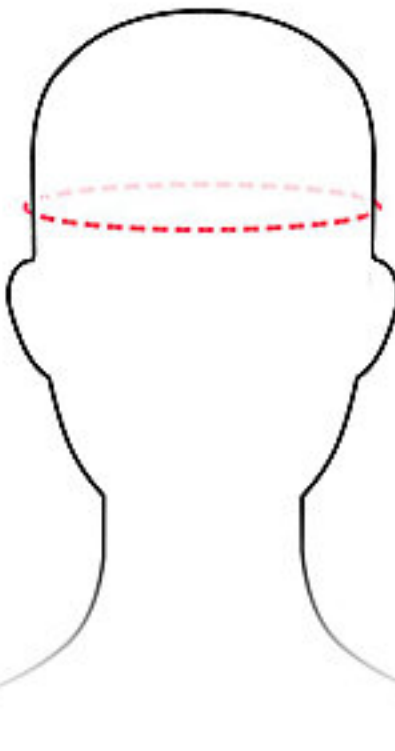

DROPFRAAME SIZE CHART

Find the right fit

*measured in centimeters

DROPFRAAME HELMET

SIZE	CM
S	52cm - 54cm
M	54cm - 56cm
L	56cm - 58cm
XL	58cm - 60cm

HOW TO MEASURE

Using a tape measure, measure the widest circumference around your head. Run the tape measure slightly above the eyebrows (typically $\frac{1}{2}$ " - 1"), keeping the tape measure horizontal and rounding the head above the ears. Take several measurements to ensure you have the largest circumference. Alternatively, you could use a string and measure it against a ruler. Apply your measurement to the helmet sizing chart to find your recommended helmet size. If a measurement falls in-between a size, go up to the larger size.